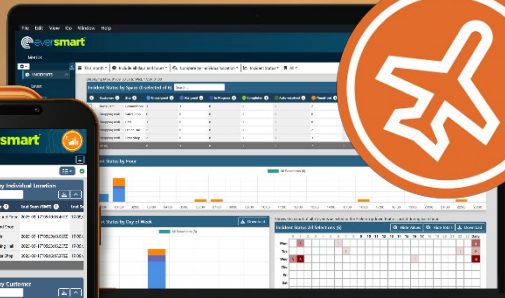

THE PARTNERSHIP

- 38 airports · 11 countries
- Made in France · CE, IC & FCC certified
- 1-min install · battery-operated
- NFC attendance + feedback in one device
- 70,000+ devices installed globally

- IoT analytics - infrastructure, software & workflow
- Task dispatch · attendance · satisfaction data
- You own your data — full data sovereignty
- Predictive, not reactive (live + history + other sources)
- Open architecture — add any IoT source over time

The power of three

Taq, Zurich Airport and Microshare®

Co-developed with Zurich Airport, now offered to airports the world over

Tested and proven at ZRH

Co-developed at Zurich Airport, daily use by cleaning teams has been in full swing since Feb 2024. Cost and labor savings, customer satisfaction and stellar ratings.

Predictive not reactive

Know your facility's status - traffic, occupancy, attendance, consumables. Know what's really happening and needed, not just what passengers feel with a smiley face.

Data that matters